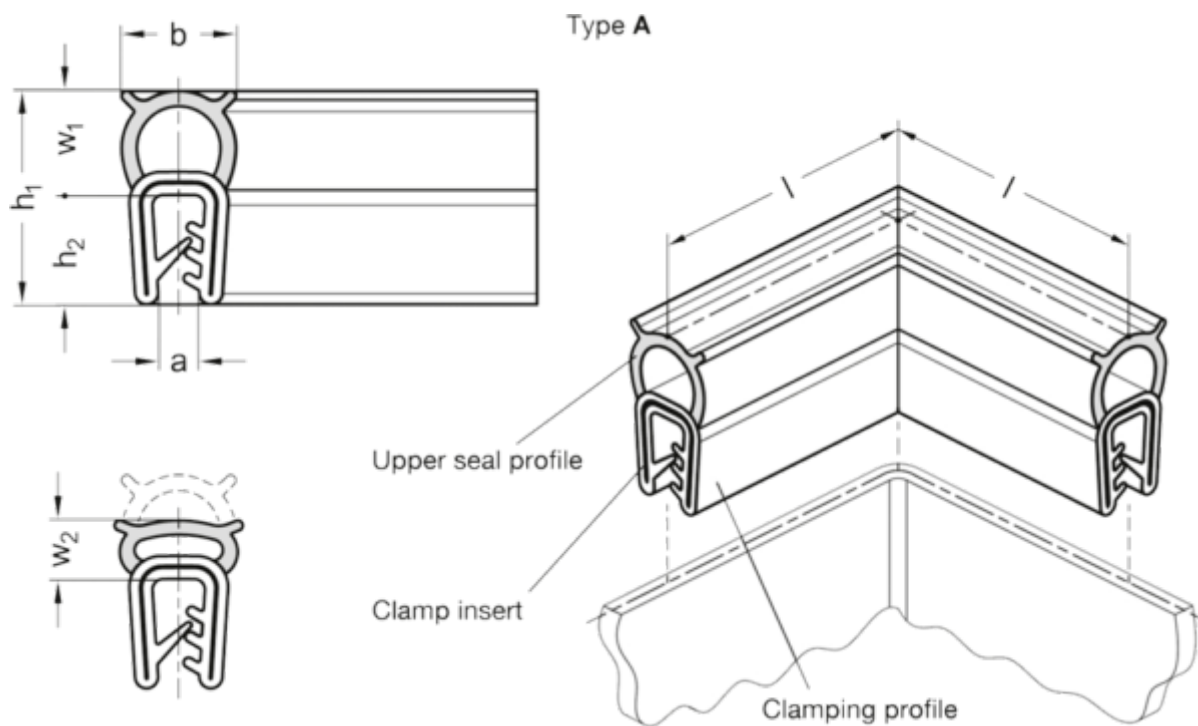

Article number: 202181EPDM205A160

Description: E+G Edge protection seal GN 2181-EPDM-20,5-A-160

Measures

a = 1 - 3.5

b = 11

h1 = 20.5

h2 = 10.5

l = 160 ±2

w1 = 10

w2 = 7

Weight in (g) = 44